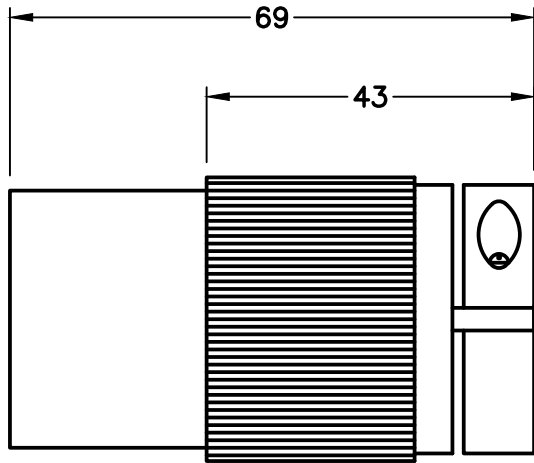

NEMA L6-15 CONNECTOR
FRONT VIEW

Unit in mm

SIDE VIEW